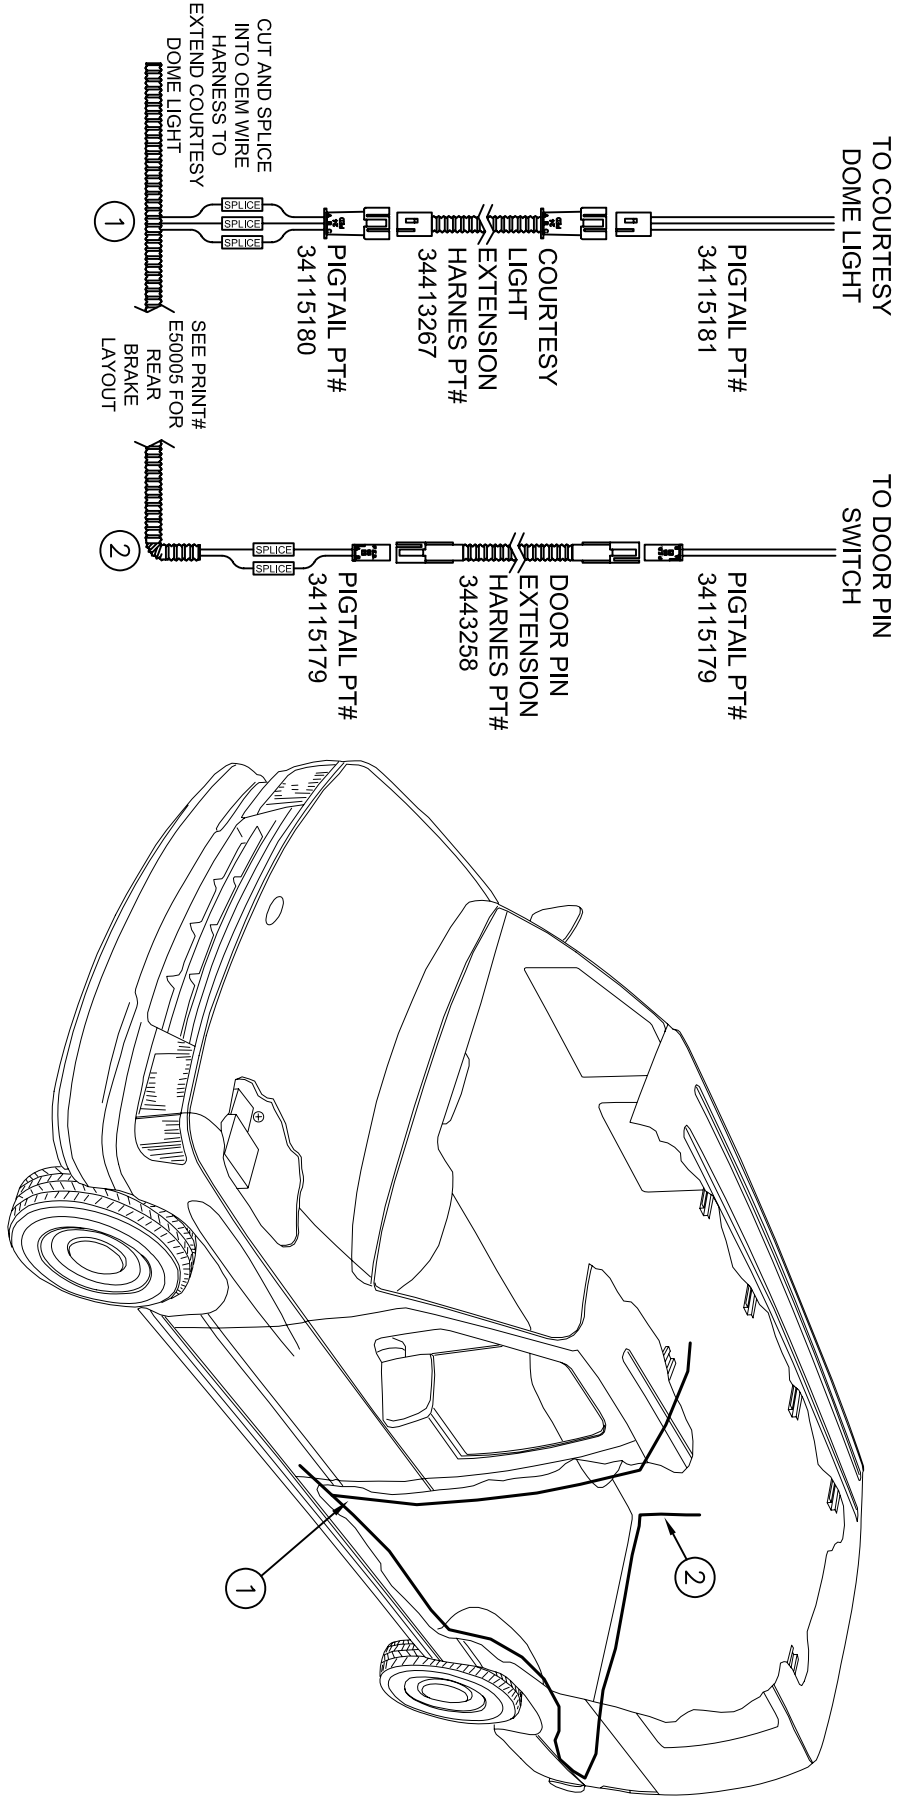

PART# E50029		ECN	NAME
REV	DESCRIPTION	DATE	
-	-	-	-

CIRCUIT ITEMS	ITEM #	QTY	WIRE SIZE/COLOR	CALC. AMP	ACTUAL AMP
COURTEST LIGHT HARNESS	1	1	BLCK, YLW W/GRN, GRY W/VLT	-	-
DOOR PIN EXT. HARNESS	2	1	GREEN & BLK W/WHITE	-	-
-	-	-	-	-	-
-	-	-	-	-	-

THIS PRINT IS LOANED ON A CONFIDENTIAL BASIS SUBJECT TO ACCUBUILT AND NOTHING HEREIN MAY BE REPRODUCED, USED OR DISCLOSED IN WHOLE OR IN PART WITHOUT THE PRIOR WRITTEN PERMISSION OF ACCUBUILT.

TOLERANCE UNLESS NOTED 1 PLACE: ..... ± 0.1 2 PLACE: ..... ± 0.06 3 PLACE: ..... ± 0.031 ANGLES: ..... ± 1.0°	SCALE NTS DRAWN BY SDG	DATE 12/16/08	CHASSIS TITLE HARNESS EXTENSIONS FOR REAR DOOR RAISE	PART NO. E50029	MODEL YEAR 2009
DO NOT SCALE DRAWING. ALL DIMENSIONS UNLESS OTHERWISE NOTED.	CHECKED -	-	REF: -	SHEET SIZE A	SHT NO. -