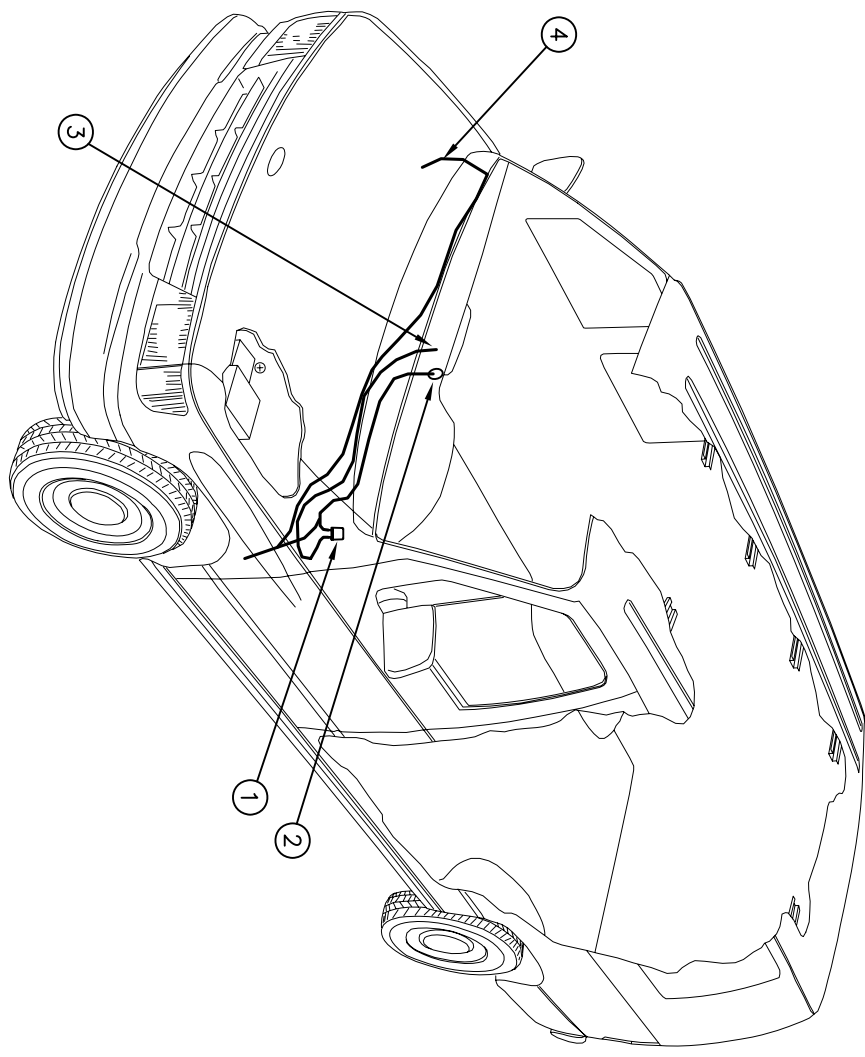

PART# E50026		ECN	NAME
REV	DESCRIPTION	DATE	DATE
-	-	-	-

CIRCUIT ITEMS	ITEM #	QTY	WIRE SIZE/COLOR	CALC. AMP	ACTUAL AMP
FLASHER	1	1	16 GA. RED	-	-
DOOR AJAR LIGHT IN DASH	2	1	16 GA. RED / 16 GA. BLACK	-	-
CONNECTED TO PWR POINT IN DASH	3	1	16 GA. RED	-	-
TO BLK W/BLUE IN PASS. KICK PNL	4	1	16 GA. BLACK	-	-

TOLERANCE UNLESS NOTED
 1 PLACE: ± 0.1
 2 PLACE: ± 0.06
 3 PLACE: ± 0.031
 ANGLES: ± 1.0°

SCALE: NTS
 DRAWN BY: SDG
 CHECKED: -

DATE: 12/12/08

TITLE: DOOR AJAR FOR NEW YORK D.O.T. W/O INTERLOCK

CHASSIS: FORD COMMERCIAL E-SERIES
 MODEL YEAR: 2009

PART NO. E50026

REF: -

SHEET SIZE: A
 SHT NO.: -