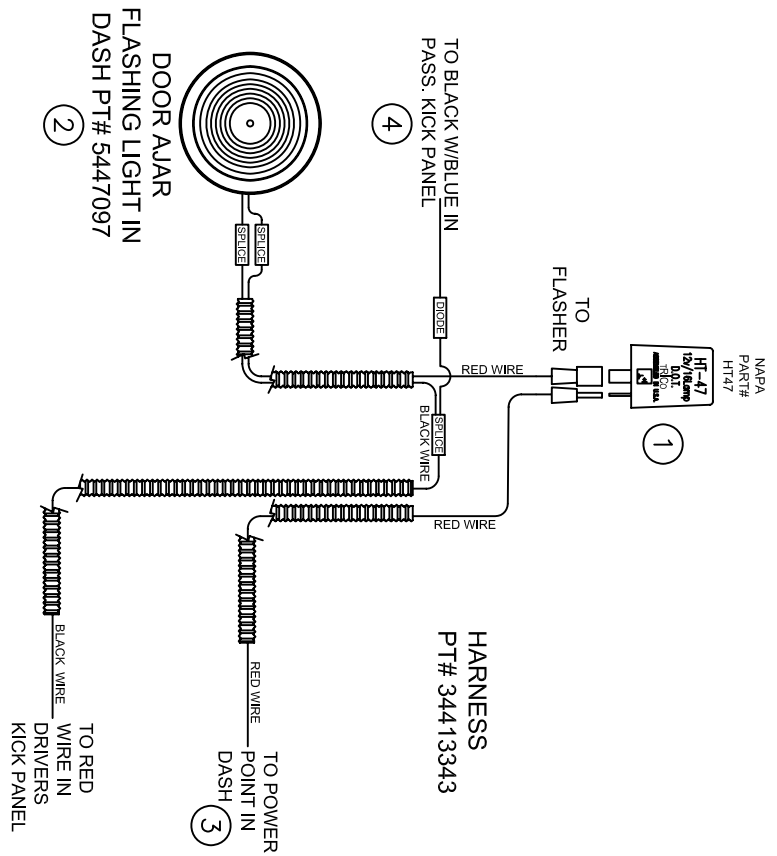

PART# E50026		ECN	NAME
REV	DESCRIPTION	DATE	DATE
-	-	-	-

CIRCUIT ITEMS	ITEM #	QTY	WIRE SIZE/COLOR	CALC. AMP	ACTUAL AMP
FLASHER	1	1	16 GA. RED	-	-
DOOR AJAR LIGHT IN DASH	2	1	16 GA. RED / 16 GA. BLACK	-	-
CONNECTED TO PWR POINT IN DASH	3	1	16 GA. RED	-	-
TO BLK W/BLUE IN PASS. KICK PNL	4	1	16 GA. BLACK	-	-

TOLERANCE UNLESS NOTED
 1 PLACE: ± 0.1
 2 PLACE: ± 0.06
 3 PLACE: ± 0.031
 ANGLES: ± 1.0°

SCALE: NTS
 DRAWN BY: SDG
 CHECKED: -

DATE: 12/12/08

TITLE: DOOR AJAR FOR NEW YORK D.O.T. W/O INTERLOCK

CHASSIS: FORD COMMERCIAL E-SERIES
 MODEL YEAR: 2009

PART NO. E50026

REF: -

SHEET SIZE: A
 SHT NO.: -